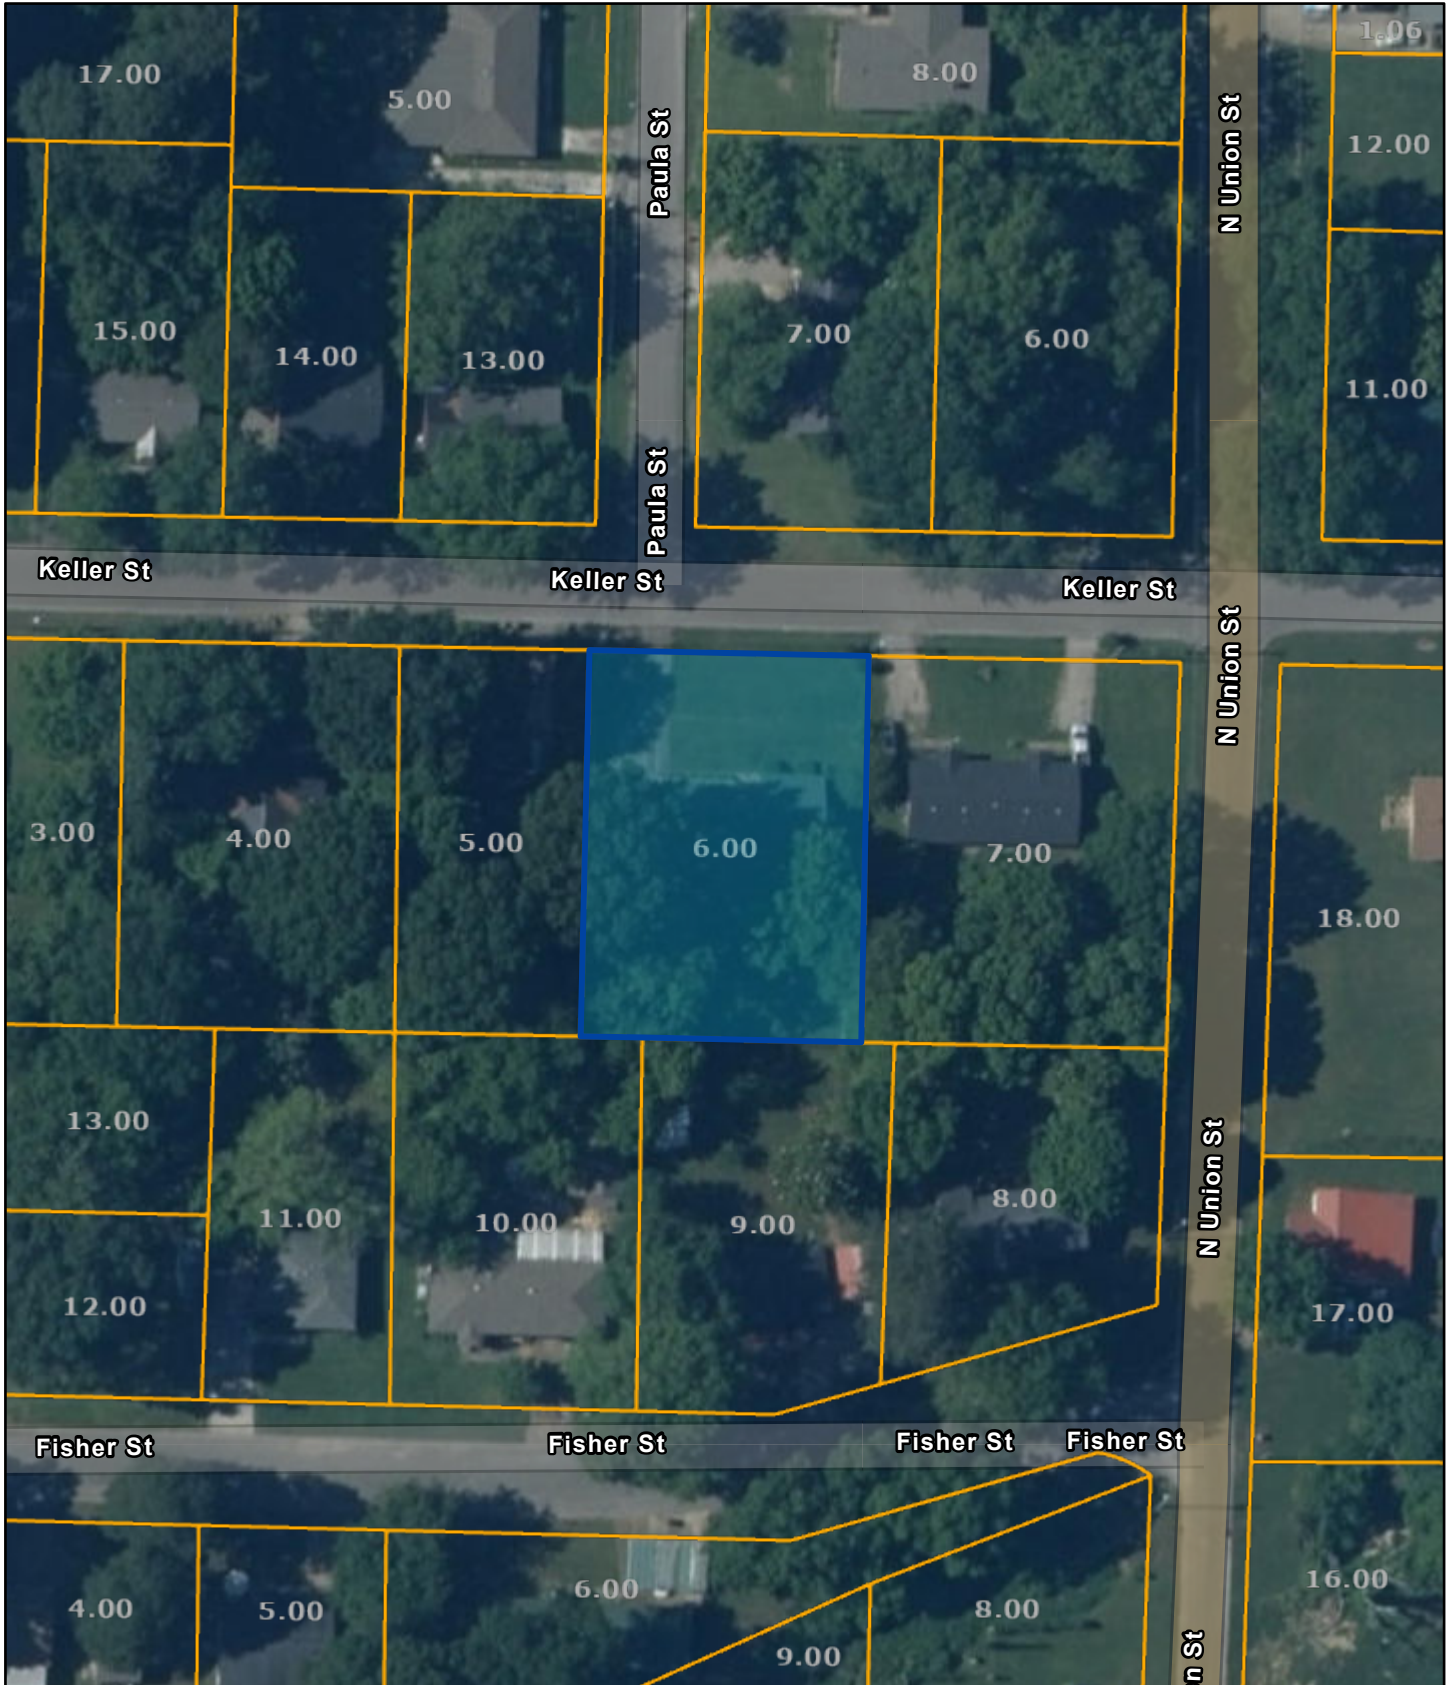

# Hardeman County - Parcel: 070I G 006.00

Date: May 24, 2023

County: Hardeman  
Owner: ROBINSON BARBARA  
Address: KELLER ST 615  
Parcel Number: 070I G 006.00  
Deeded Acreage: 0  
Calculated Acreage: 0  
Date of TDOT Imagery: 2020  
Date of Vexcel Imagery: 2021