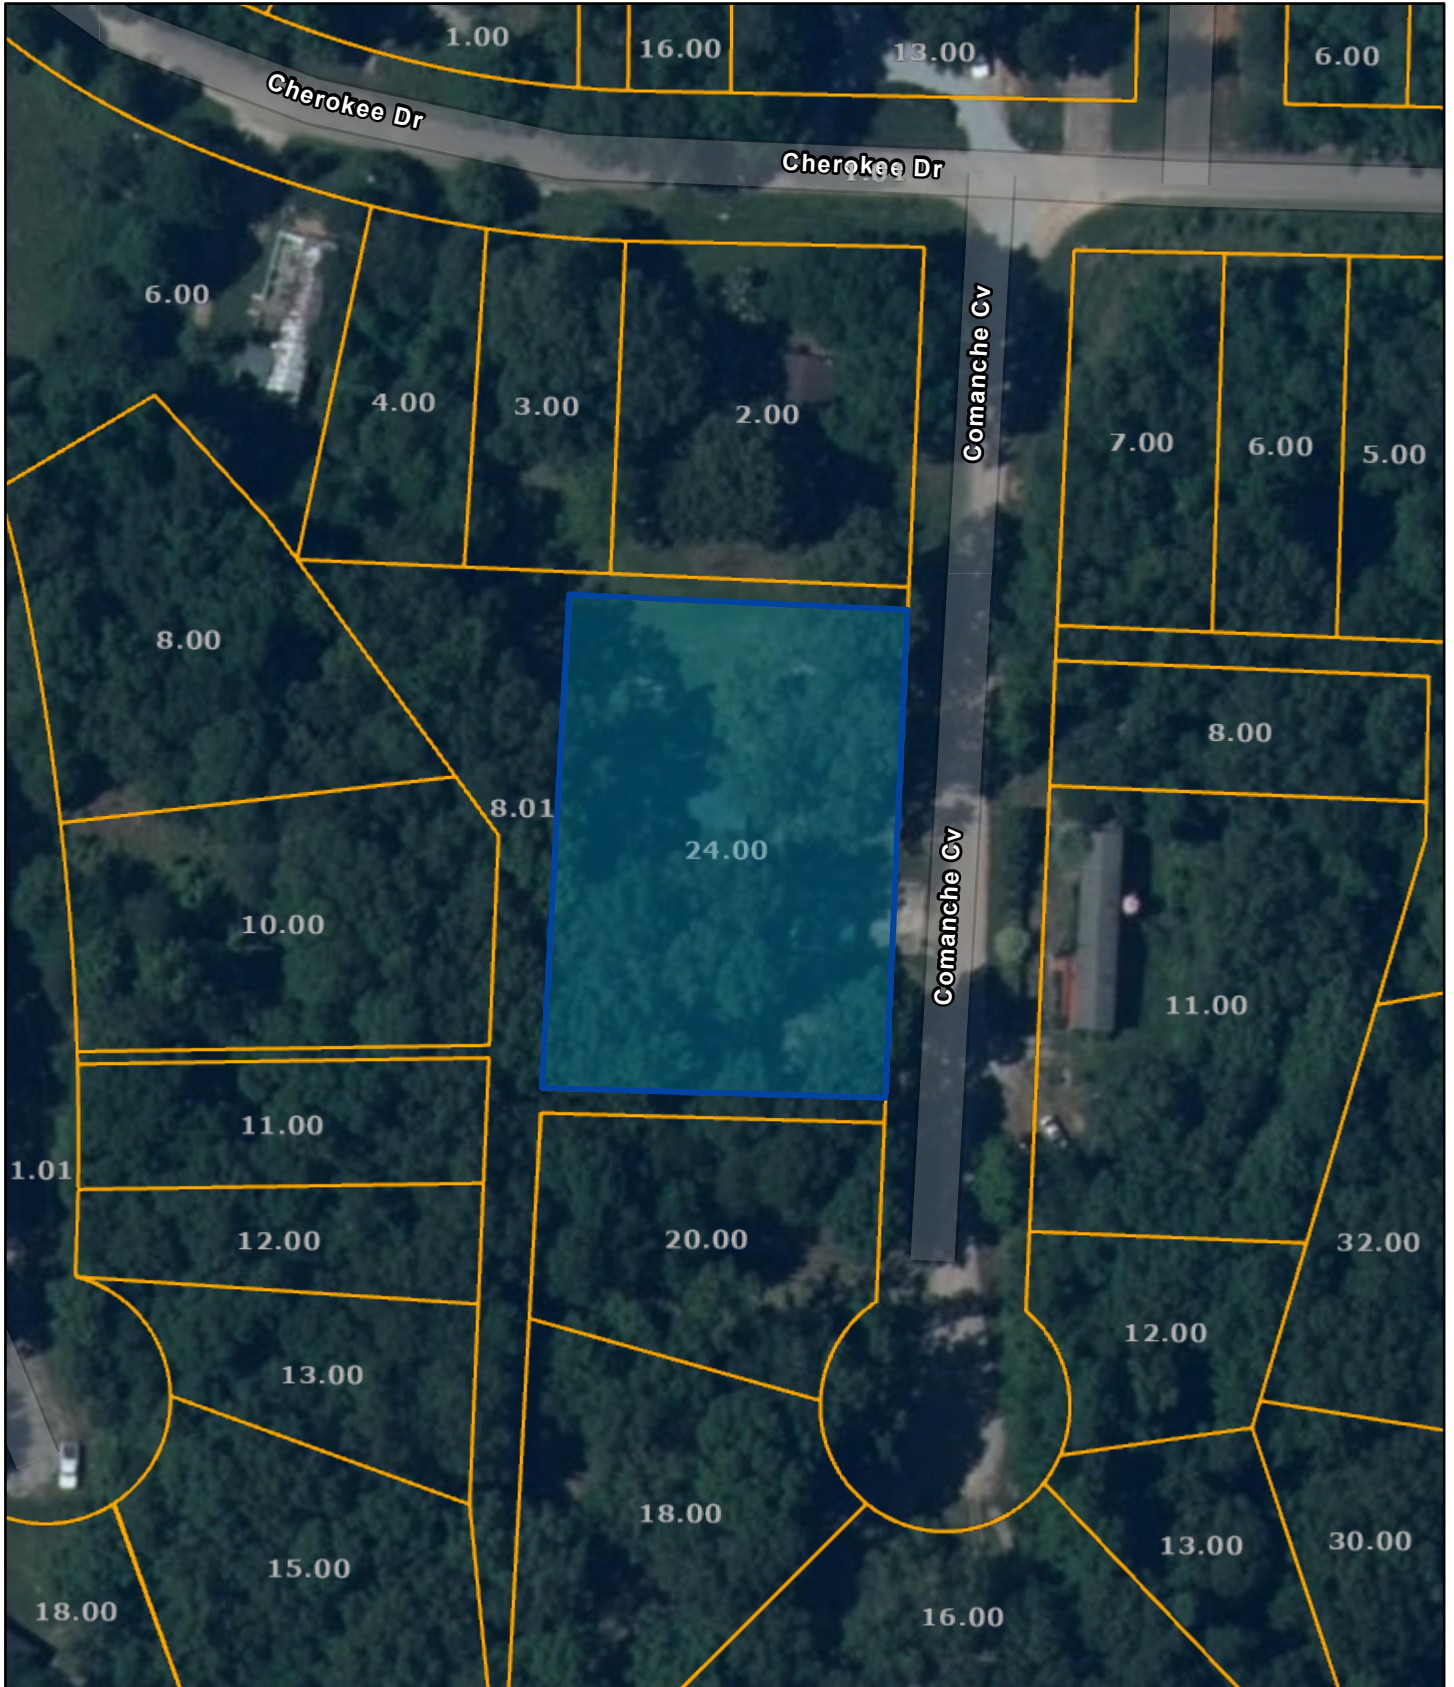

Hardeman County - Parcel: 1200 K 024.00

Date: May 3, 2023

County: Hardeman
Owner: CON CUR PROPERTIES LLC
Address: COMANCHE CV GVL1612 40
Parcel Number: 1200 K 024.00
Deeded Acreage: 0
Calculated Acreage: 0
Date of TDOT Imagery: 2020
Date of Vexcel Imagery: 2021

The property lines are compiled from information maintained by your local county Assessor's office but are not conclusive evidence of property ownership in any court of law.