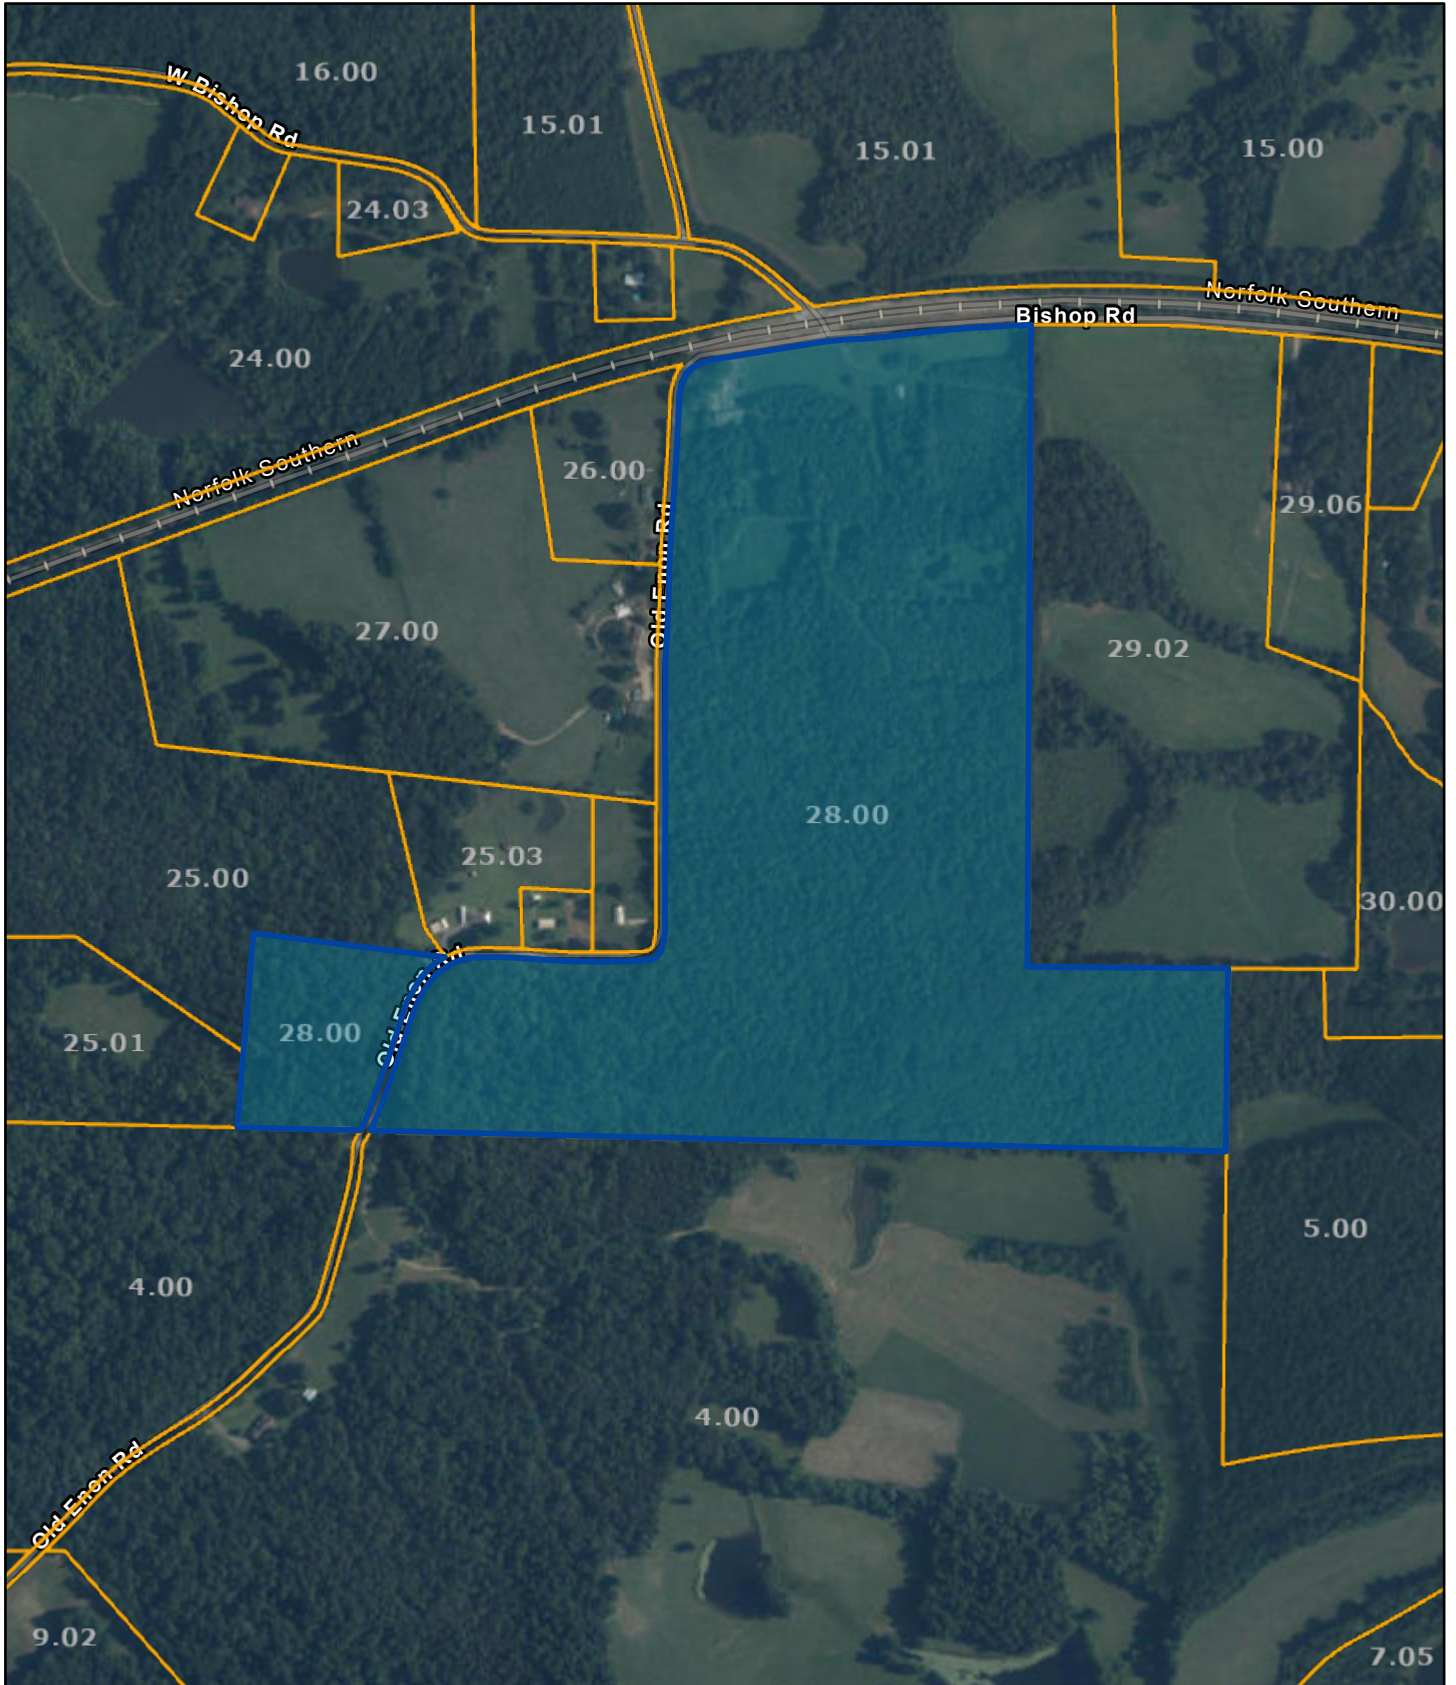

Hardeman County - Parcel: 158 028.00

Date: July 12, 2023

County: Hardeman
Owner: HORTON JOE HENRY EST
Address: OLD ENON RD 2290
Parcel Number: 158 028.00
Deeded Acreage: 94
Calculated Acreage: 95
Date of TDOT Imagery: 2020
Date of Vexcel Imagery: 2021

The property lines are compiled from information maintained by your local county Assessor's office but are not conclusive evidence of property ownership in any court of law.