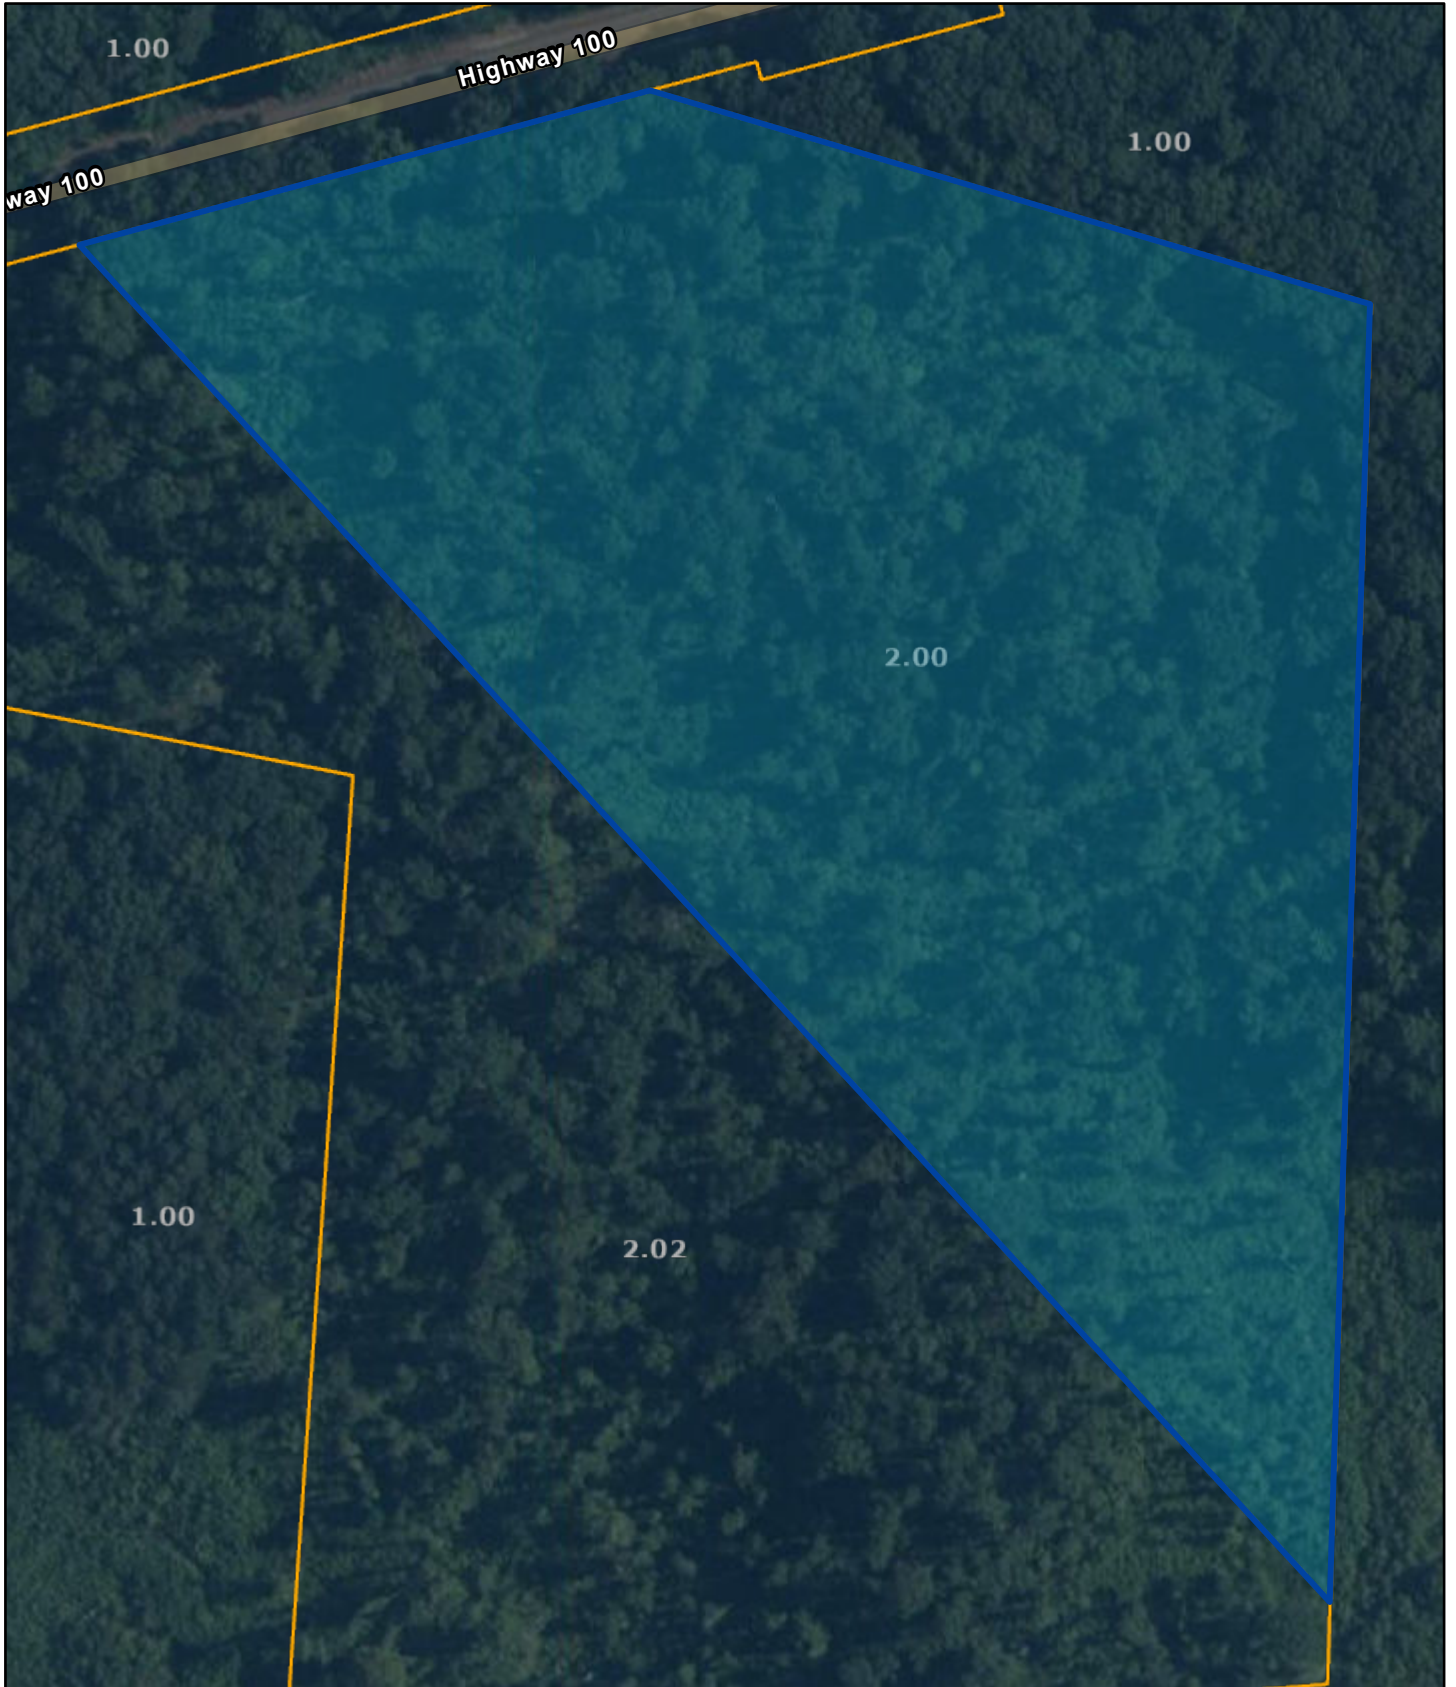

# Hardeman County - Parcel: 021 002.00

Date: February 8, 2024

County: Hardeman  
Owner: MULLEN BETTY CAROLYN  
Address: HWY 100  
Parcel Number: 021 002.00  
Deeded Acreage: 0  
Calculated Acreage: 14.3  
Date of TDOT Imagery: 2020  
Date of Vexcel Imagery: 2023

The property lines are compiled from information maintained by your local county Assessor's office but are not conclusive evidence of property ownership in any court of law.