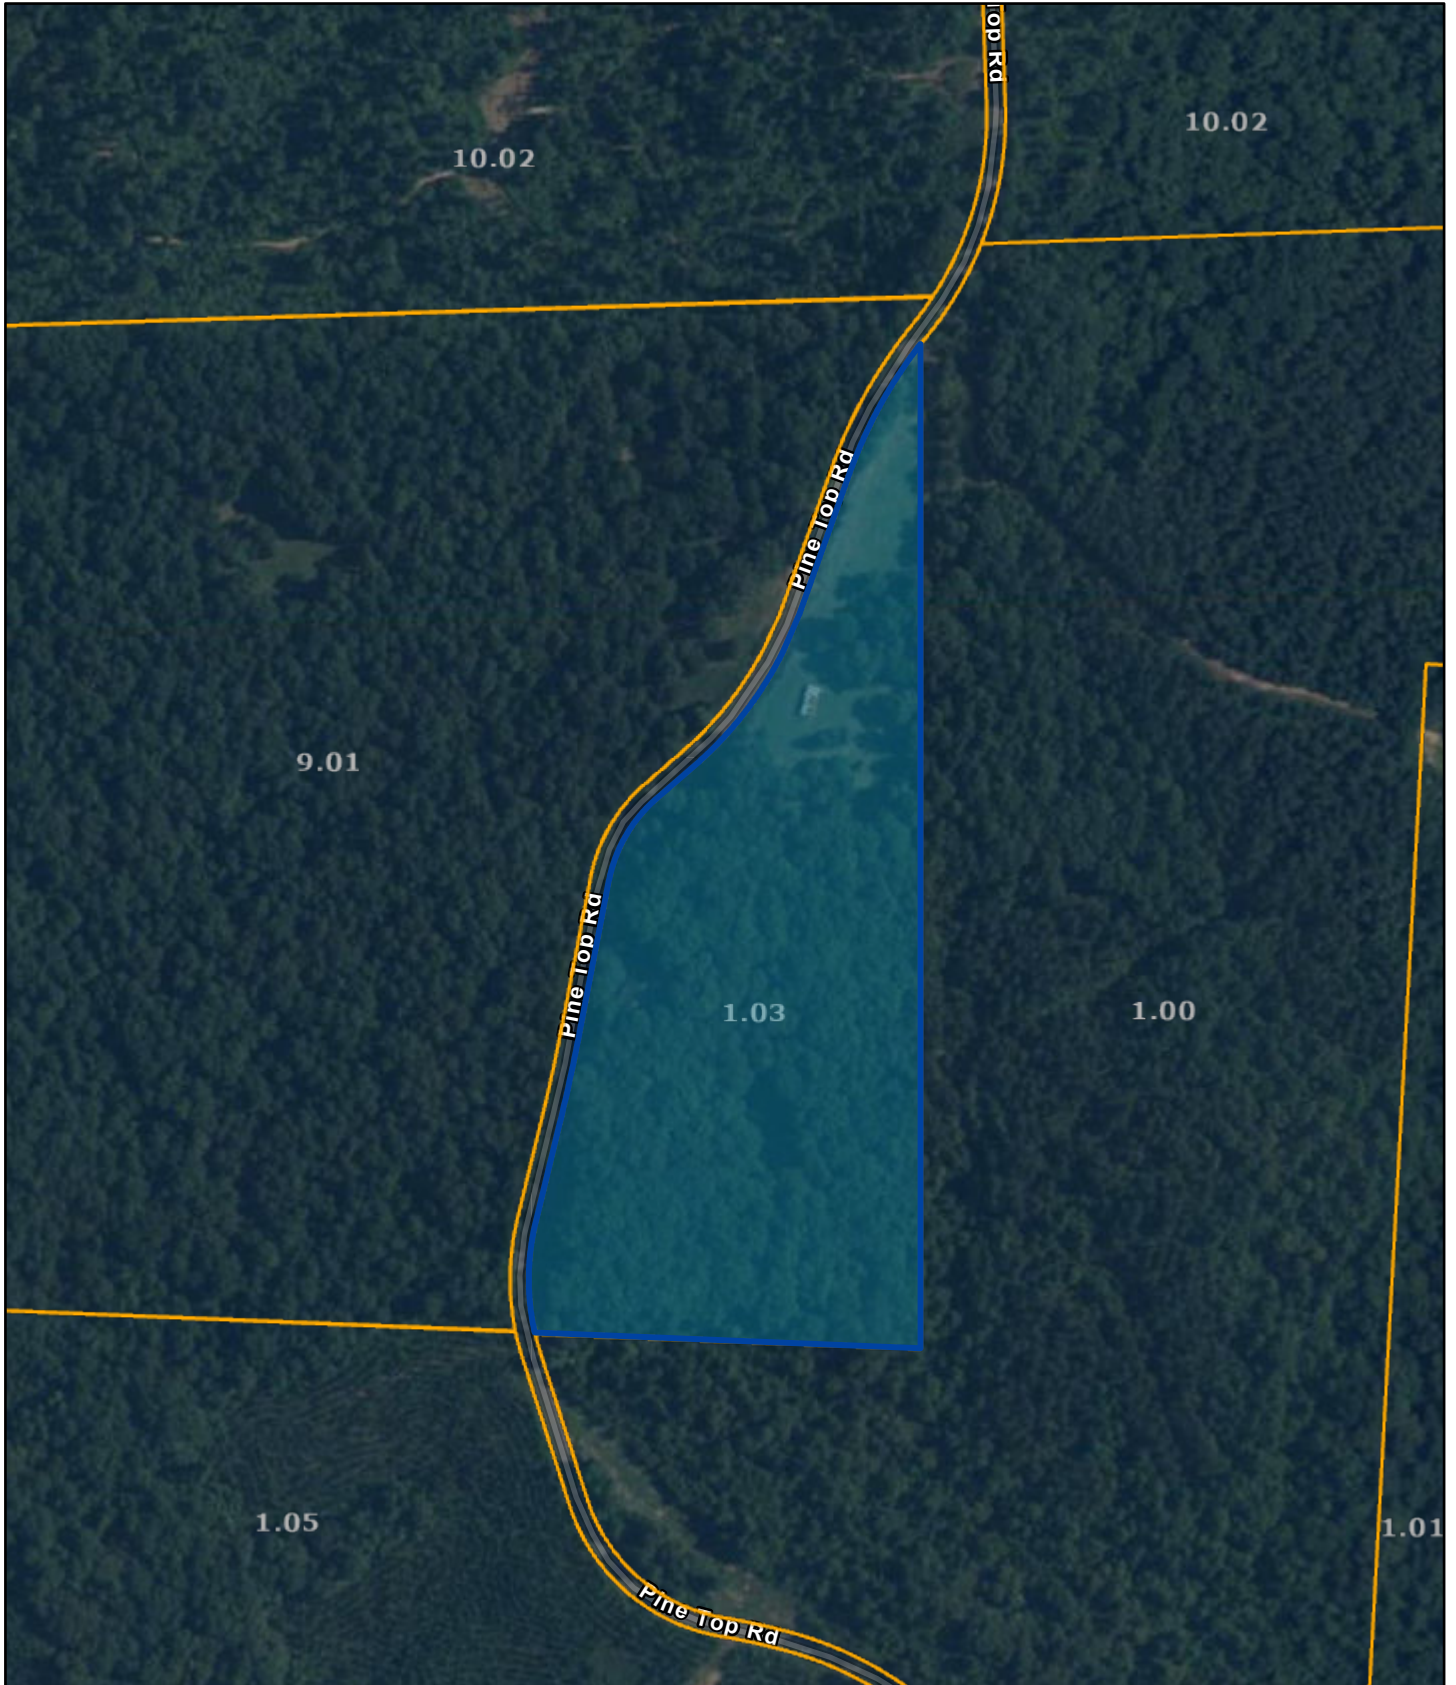

Hardeman County - Parcel: 074 001.03

Date: June 11, 2024

County: Hardeman
Owner: STAMEY AARON WENDELL
Address: PINE TOP RD 10745
Parcel Number: 074 001.03
Deeded Acreage: 12.37
Calculated Acreage: 0
Date of TDOT Imagery: 2020
Date of Vexcel Imagery: 2023

The property lines are compiled from information maintained by your local county Assessor's office but are not conclusive evidence of property ownership in any court of law.