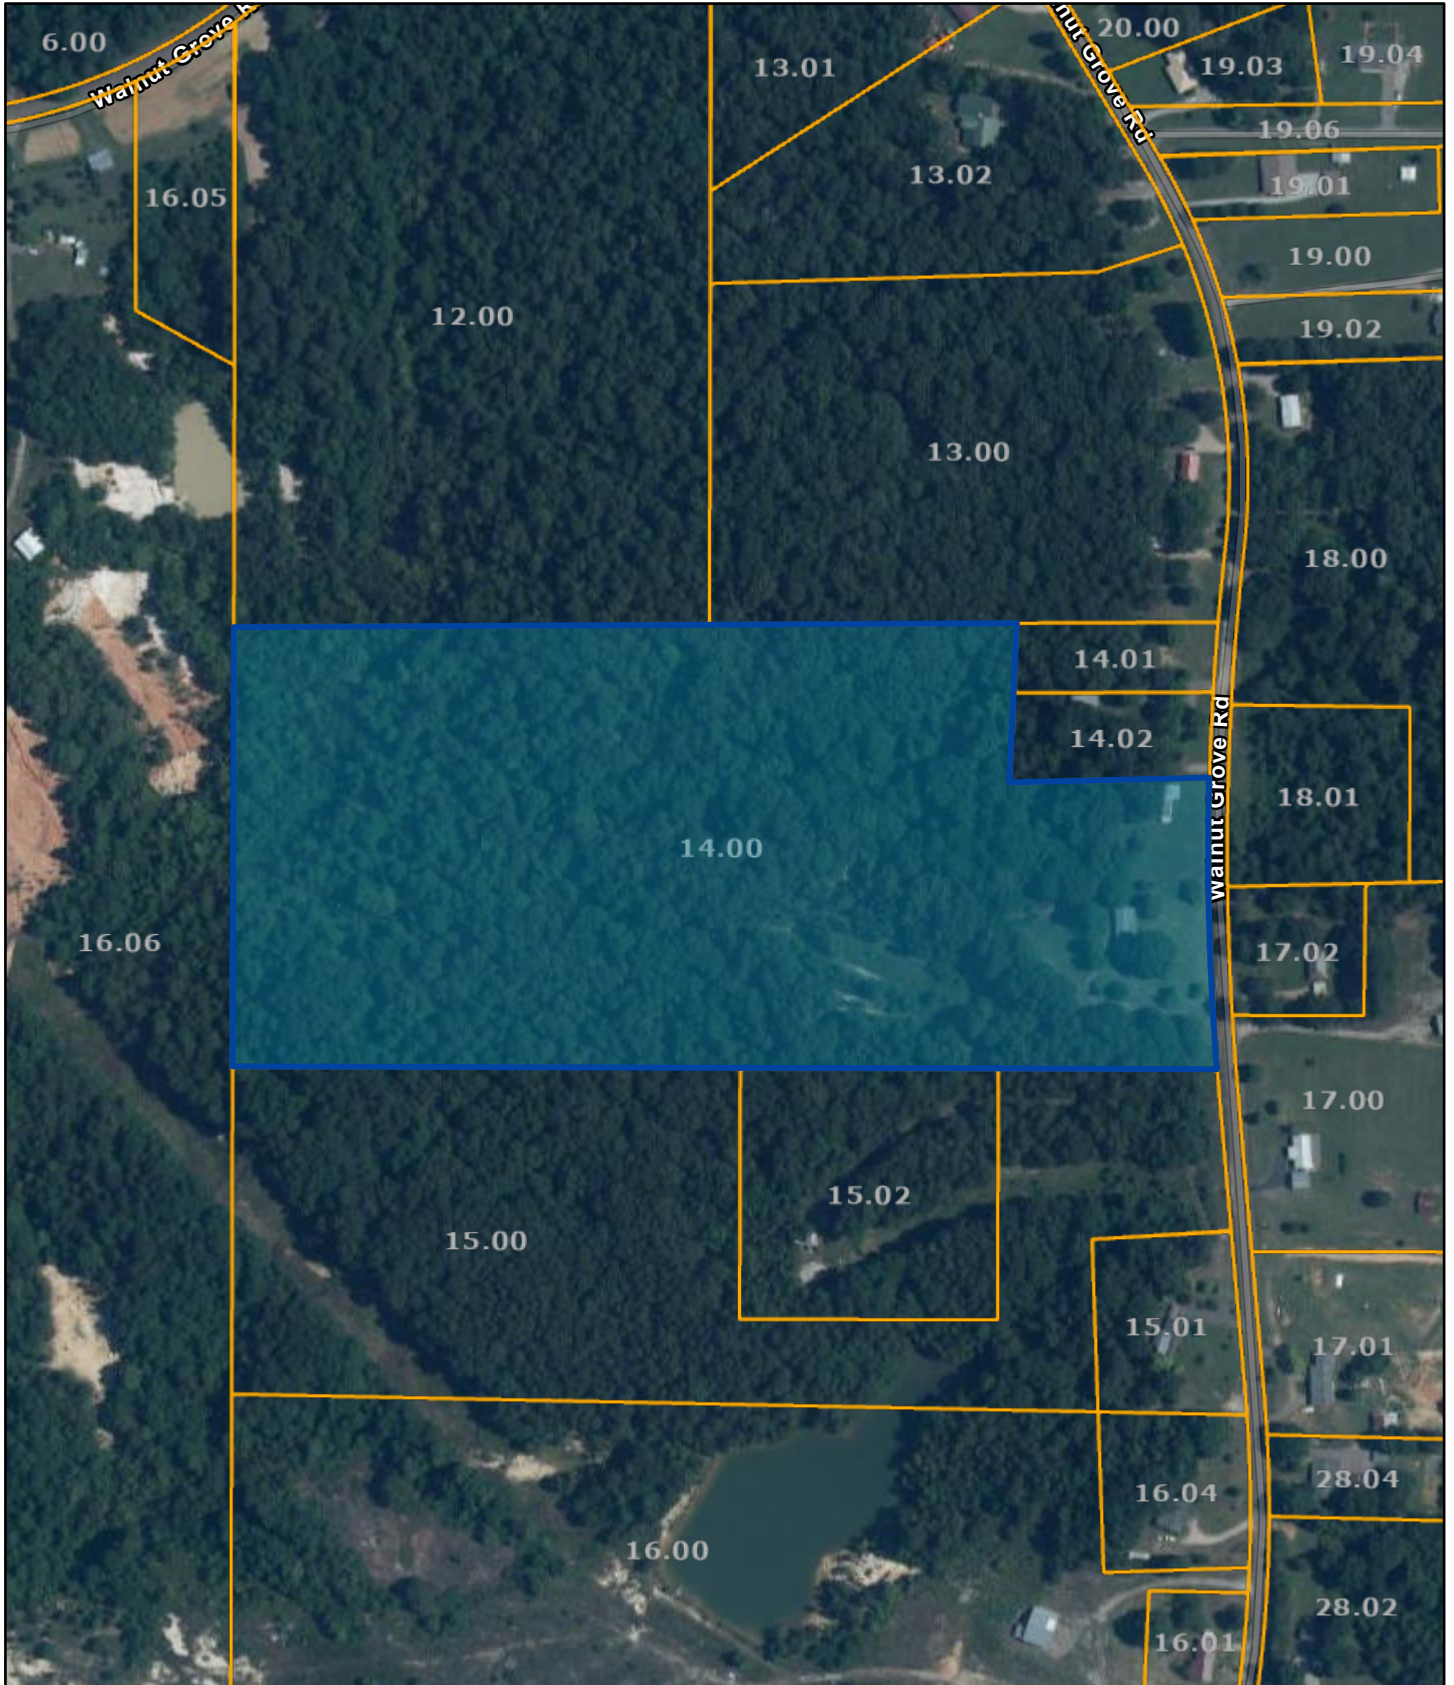

# Hardeman County - Parcel: 077 014.00

Date: November 3, 2023

County: Hardeman  
Owner: GOODRUM MILDRED F  
Address: WALNUT GROVE RD 985  
Parcel Number: 077 014.00  
Deeded Acreage: 22.9  
Calculated Acreage: 22.9  
Date of TDOT Imagery: 2020  
Date of Vexcel Imagery: 2023

The property lines are compiled from information maintained by your local county Assessor's office but are not conclusive evidence of property ownership in any court of law.