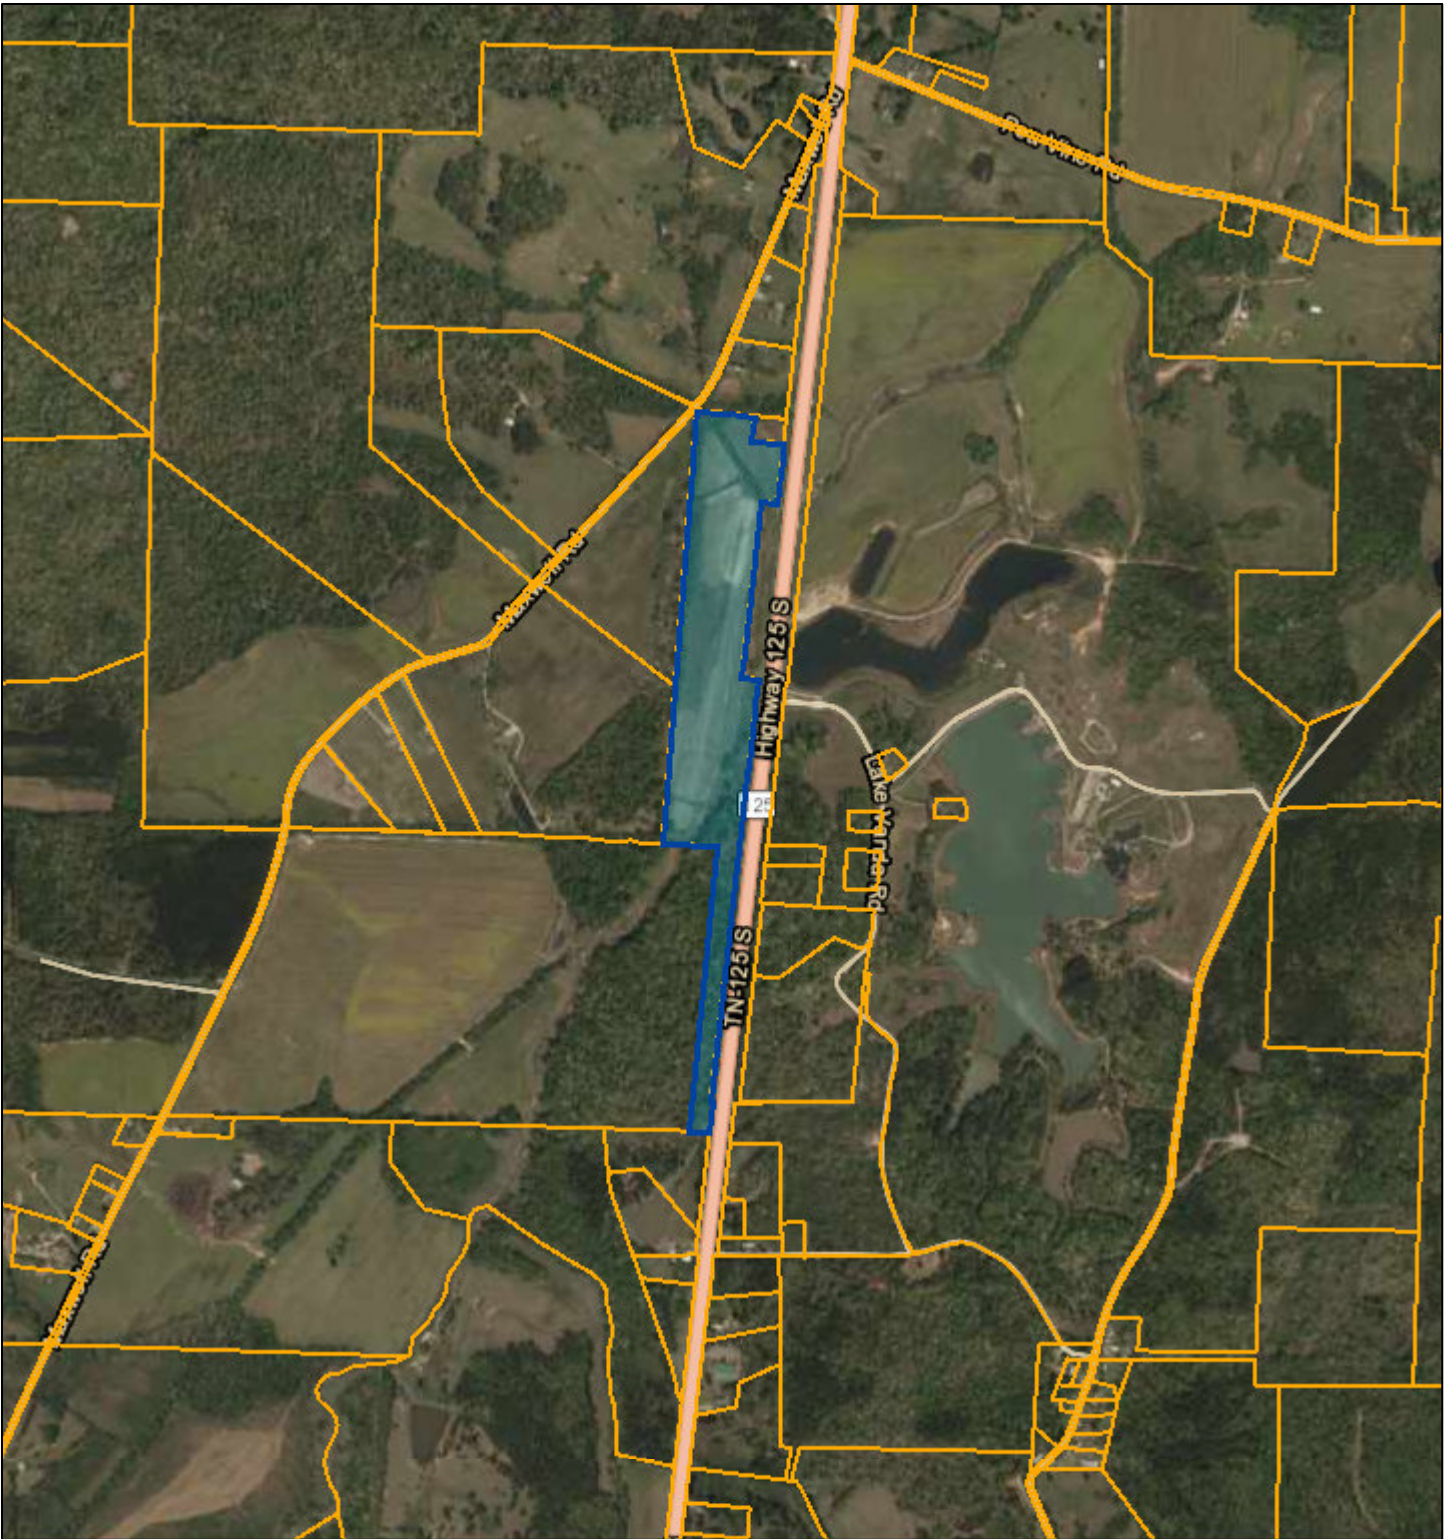

# Hardeman County - Parcel: 111 041.01

Date: July 29, 2021  
County: Hardeman  
Owner: NORWOOD CYNTHIA ETALS  
Address: HWY 125 S  
Parcel Number: 111 041.01  
Deeded Acreage: 40  
Calculated Acreage: 0  
Date of Imagery: 2016

Esri, HERE, Garmin, (c) OpenStreetMap contributors  
TN Comptroller - OLG  
TDOT  
State of Tennessee, Comptroller of the Treasury, Office of Local Government  
(OLG)

The property lines are compiled from information maintained by your local county Assessor's office but are not conclusive evidence of property ownership in any court of law.